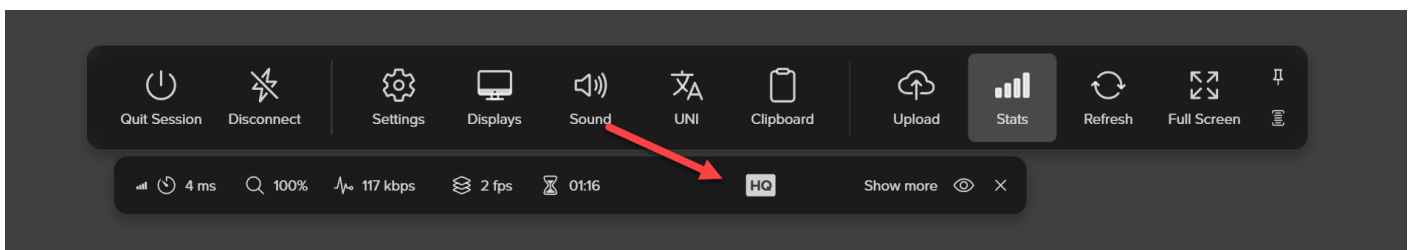

How can I see if YUV444 is used within a Dizzion DaaS or Cloud PC session?

The **HQ** label in the Terminal Bar indicates that the user session is running in **YUV444** color space

Revision #1

Created 27 October 2025 09:55:14 by Ruben Spruijt